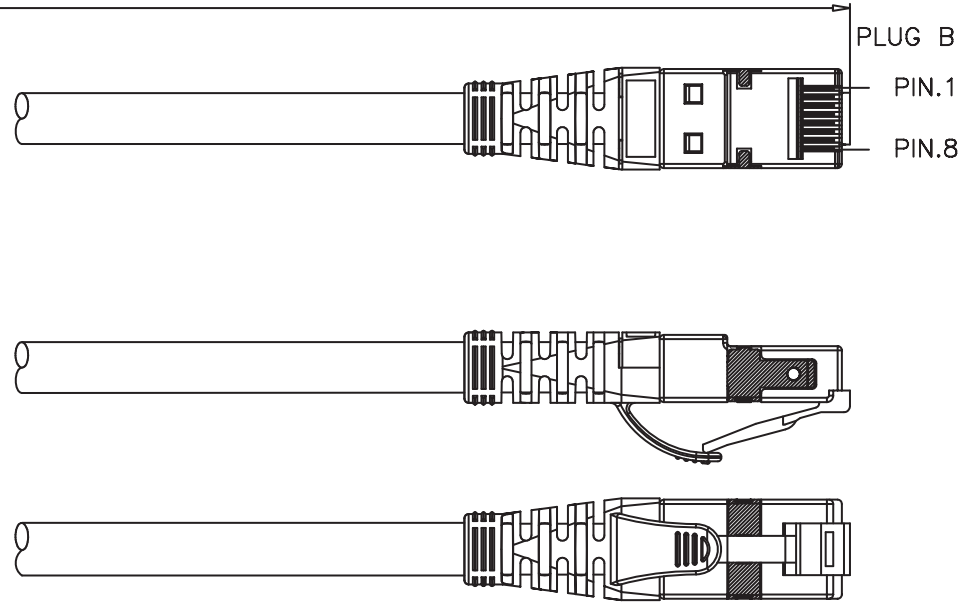

1 2 3 4 5 6

Total length (optional)

Specification :

- Material :
- RJ45 Plug :
    - Housing : Polycarbonate, UL 94V-2 Transparent color.
    - Contact material : Phosphor Bronze with 50-60 micro-inch Nickel plated.
    - Contact finished : Min. 50 micro-inch Gold plated.
    - Shield : Bronze with Nickel plated.
  - Cable : U-FTP Aluminum Foil Shielded for Each Twisted Pair, 4 pair Stranded wire UL material approved. 26 AWG conductor and PVC jacket.

Remark : KCP6A-UFXXX XX  
(1) (2)(3)

- XXX : Length  
50C=0.5meter, 01M=1meter, 03F=3feet.
- X : Wiring  
A=T568A, B=T568B, C=T568A & T568B combination
- X : Jacket Color  
0=Black(RAL9011), 2=Red(RAL3031), 3=Orange(RAL2003),  
4=Yellow(RAL1021), 5=Green(RAL6029), 6=Blue(RAL5015),  
7=Purple(RAL4006), 8=Gray(RAL7035), 9=White(RAL9010).