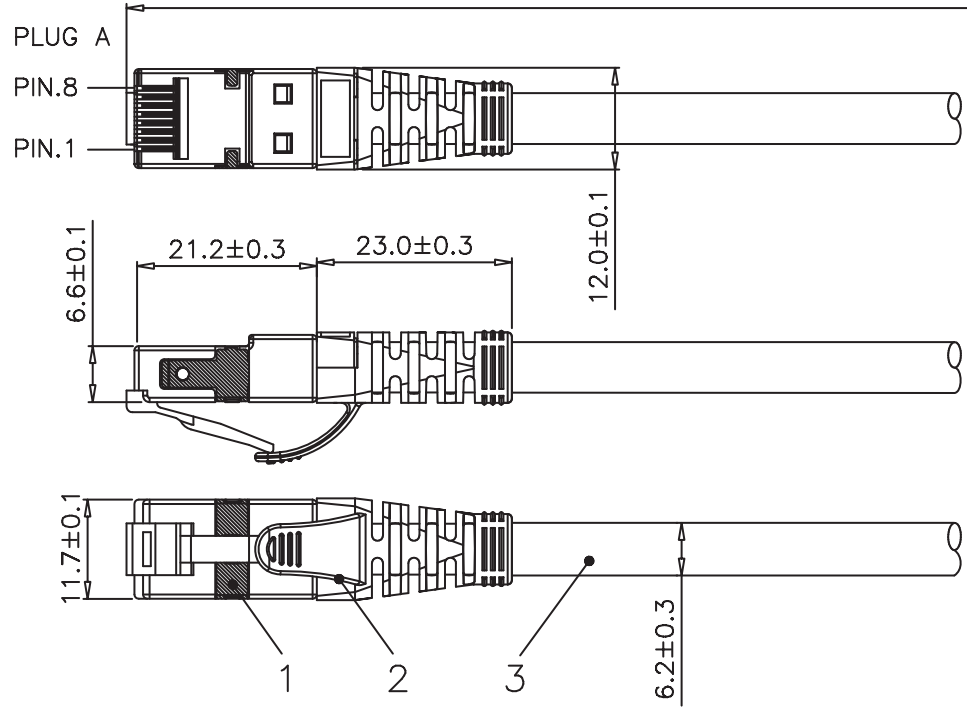

1 2 3 4 5 6

Total length (optional)

Specification :

- Material :
- RJ45 Plug :
    - Housing : Polycarbonate, UL 94V-2 Transparent color.
    - Contact material : Phosphor Bronze with 50-60 micro-inch Nickel plated.
    - Contact finished : Min. 50 micro-inch Gold plated.
    - Shield : Bronze with Nickel plated.
  - Cable : U-FTP Aluminum Foil Shielded for Each Twisted Pair, 4 pair Stranded wire UL material approved. 26 AWG conductor and PVC jacket.

Remark : KCP6A-UFXXX XX  
(1) (2)(3)

- XXX : Length  
50C=0.5meter, 01M=1meter, 03F=3feet.
- X : Wiring  
A=T568A, B=T568B, C=T568A & T568B combination
- X : Jacket Color  
0=Black(RAL9011), 2=Red(RAL3031), 3=Orange(RAL2003),  
4=Yellow(RAL1021), 5=Green(RAL6029), 6=Blue(RAL5015),  
7=Purple(RAL4006), 8=Gray(RAL7035), 9=White(RAL9010).

GENERAL TOLERANCE OF DIMENSIONS X.XXX ±0.005 X.XX ±0.05 X.X ±0.1	DRAWING	29.MAY.2009	LSY	<b>KUWES</b>
	CHECK	29.MAY.2009	LSY	
	APPROVAL	29.MAY.2009	NICK	
	DATE		NAME	
SCALE		1/1 (A4)	UNIT mm	DES.: C6a U/FTP Patch Card With SR type
DRAWING NO.		DRAWING CLASSIFICATION		
DRAWING CLASSIFICATION		S	SHEET	1 OF 1

1 2 3 4 5 6  
10cm